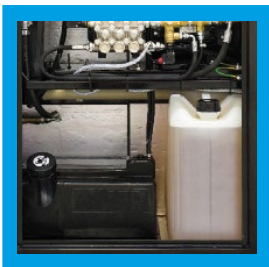

HOT STATIC PRESSURE WASHER

- Highly professional pressure washer with modern safety features
- Perfect for daily heavy duty industrial cleaning
- High quality powder coated gloss paint
- Large easy fill 31ltr fuel tank

STANDARD FEATURES

- 31ltr easy fill plastic fuel tank with low level sensor
- High efficiency M2 boiler system
- Full frost protection and cabinet lagging
- High pressure detergent system
- ST66 chemical valve for improved chemical flow
- Professional interpump with ceramic pistons
- Industrial 1450rpm 4 pole electric Nicolini motor
- Automatic stop/start system
- Flame failure and leak detection system
- Bypass valve and safety valve
- Burner control with flow switch and thermostat
- 24v low tension safety controls
- Low level fuel warning lamp with burner shut down
- Mains power on lamp
- Including 10mt high pressure hose, single lance and heavy duty trigger