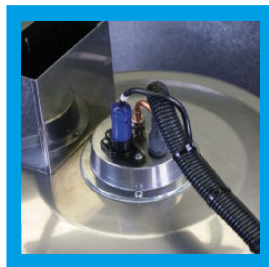

HOT STATIC PRESSURE WASHER

- Highly professional pressure washer with modern safety features
- Perfect for daily heavy duty industrial cleaning
- High quality powder coated gloss paint
- Large easy fill 31ltr fuel tank

STANDARD FEATURES

- 31ltr easy fill plastic fuel tank with low level sensor
- High efficiency M2 boiler system
- Full frost protection and cabinet lagging
- High pressure detergent system
- ST66 chemical valve for improved chemical flow
- Professional interpump with ceramic pistons
- Industrial 1450rpm 4 pole electric Nicolini motor
- Automatic stop/start system
- Flame failure and leak detection system
- Bypass valve and safety valve
- Burner control with flow switch and thermostat
- 24v low tension safety controls
- Low level fuel warning lamp with burner shut down
- Mains power on lamp
- Including 10mt high pressure hose, single lance and heavy duty trigger