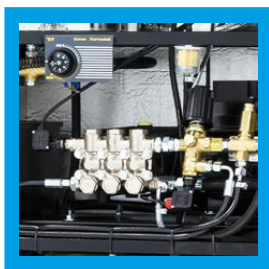

## HOT STAINLESS STEEL STATIC PRESSURE WASHER

- Highly professional pressure washer with modern safety features
- Perfect for daily heavy duty industrial cleaning
- Large easy fill 31ltr fuel tank

### STANDARD FEATURES

- High quality, full stainless steel cabinet
- Full frost protection and cabinet lagging
- Lockable stainless steel front door
- Efficient M2 boiler system
- Flame failure and leak detection
- 16ltr fuel tank with low level sensor as standard
- Professional interpump with ceramic pistons
- Industrial 1450rpm 4 pole electric Nicolini motor
- Automatic stop/start system
- High pressure chemical system
- Bypass and safety valve
- Burner control with flow switch and thermostat
- 24v low tension safety